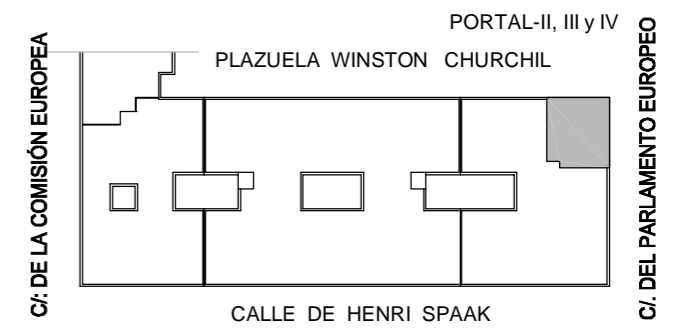

PLAZUELA WINSTON CHURCHIL

LOCAL-4  
SUP. CONSTR. 75,30 m2

PORTAL-IV

ACCESO GARAJE

ELECT.

C/. DEL PARLAMENTO EUROPEO

92 VIV. SECTOR 65-B RmB-09

P.	LOCAL N.º	SUP. CONSTRUIDA
B.	4	75,30 m2

Plaque on the tan brick wall above the white brick section, possibly containing the name "Nicholas Churchill".